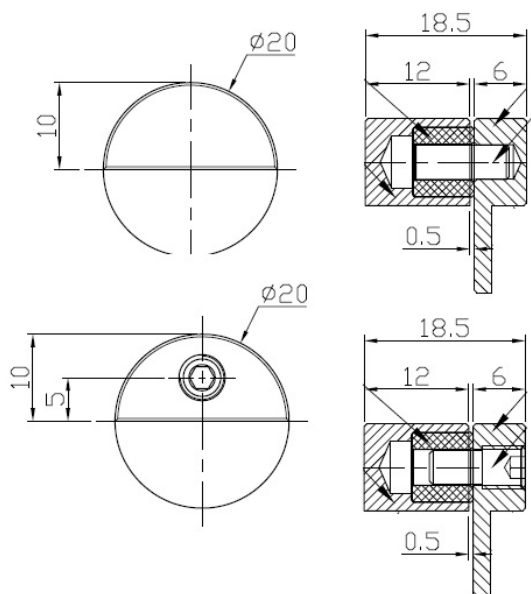

PRODUCT SHEET

Description:

Pivot Hinge F/UV-Glue, $\varnothing 20\text{mm}$, SS-304-Brushed, F/Max 12mm Glass Thickness, Max Load Capacity: 10 KG, F/Inset Doors,, A threaded Pin in the Hinge allows the Door to be removed, after gluing

Item number:

15.06.015-1

Units	Box	Carton	HS Code	Barcode
Pair	1	100	8302100090	 5704866461474

SISO A/S

Mileparken 11
DK-2740 Skovlunde
Denmark
VAT: DK 24786013

Phone +45 45 830 900

www.siso.dk
siso@siso.dk